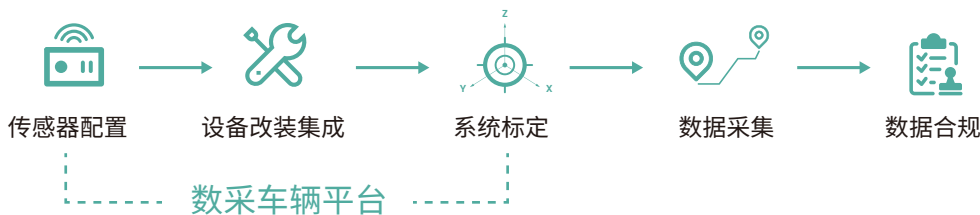

亮道智能数据采集服务

数据采集,是感知算法训练的第一步。亮道智能数据采集服务,能够帮助客户搭建专业的定制化数据采集车辆,包括传感器配置选型、设备改装集成、系统标定,还能为客户提供数据采集路径规划、采集执行等服务。

核心优势

超强的工程改装能力

- 1000平+改装工程车间
- 10年+经验专业工程团队
- 200台+改装车丰富经验

完备的标定采集工具

- 自研标定软件 LD Calibrator, 多传感器时空同步, 操作简单
- 自研采集软件 LD Logger, 采集图像可视化, 采集场景即时标注

LiangDao Data Acquisition Service

Data Acquisition, is the first step of perception algorithm training. LiangDao Data Acquisition Service can support customers in building professional customized data acquisition vehicles, including sensor configuration definition, device integration, system calibration, etc., and also provide customers with path planning, acquisition execution, data compliance and other services.