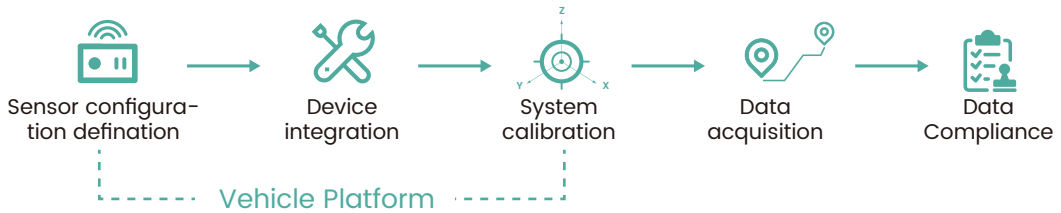

海内外数采服务

- 丰富的海外数据采集项目经验
- 国内乙级数据采集资质

安全严格的采集标准

- 严格按照国家数据隐私合规机制
- 多轮数据审核, 保证数据安全与质量

经典案例

国内某半导体企业数采项目

欧洲数采项目

国际知名Tier1数采项目

LiangDao Data Acquisition Service

Data Acquisition, is the first step of perception algorithm training. LiangDao Data Acquisition Service can support customers in building professional customized data acquisition vehicles, including sensor configuration definition, device integration, system calibration, etc., and also provide customers with path planning, acquisition execution, data compliance and other services.

Complete calibration and data acquisition software

- Self-developed calibration software LD Calibrator, spatio-temporal synchronization of multiple sensors, user-friendly.
- Self-developed data acquisition visualization software LD Logger, supporting visualization of point cloud and camera images, 100+ customized scenarios tags in real time.